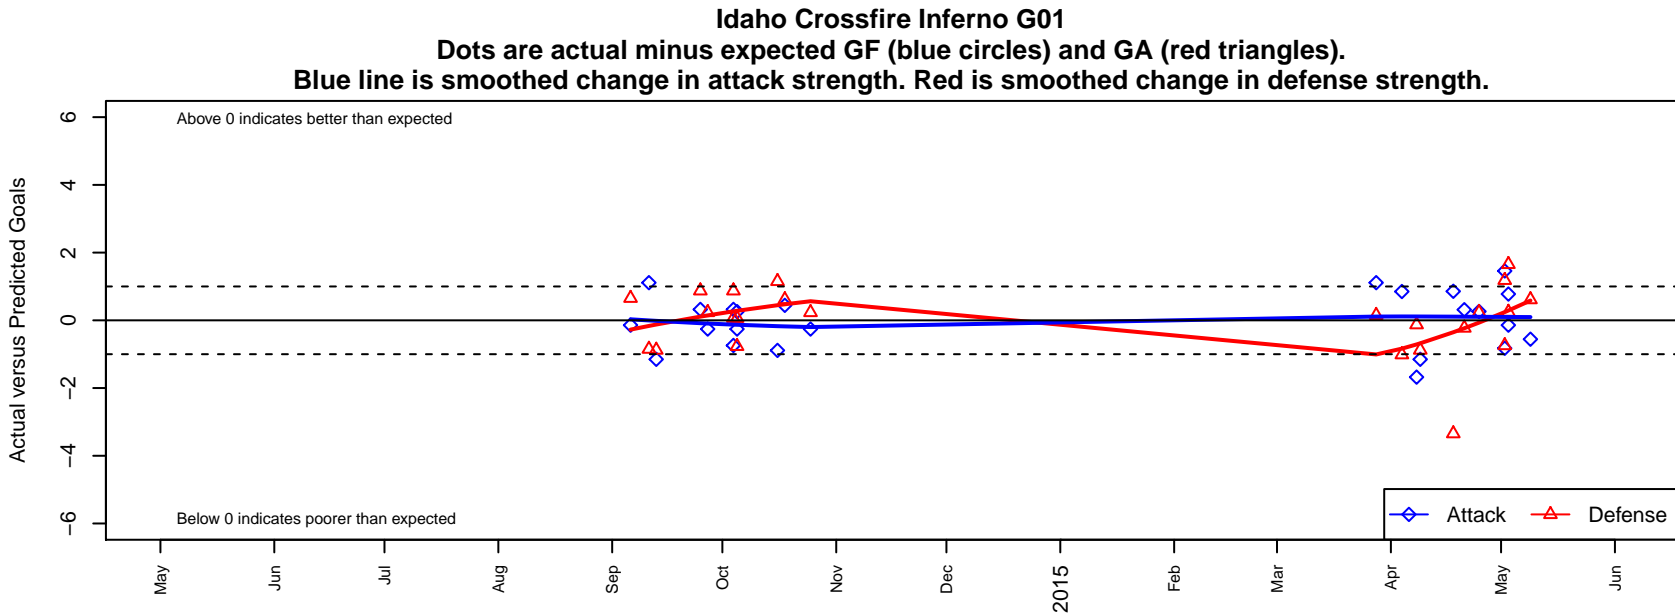

Idaho Crossfire Inferno G01

, ID
 G01 total strength=810
 attack=1.37 defense=0.78
 fall league = Idaho D3 B U13
 spr league = Spr Idaho D3 B U13

alt names used:

Venues played:
 2014 Idaho D3 B U13
 2014 GEM State Challenge U13G Silver West I
 2014 Spr Idaho D3 B U13
 2014 Canyon Rim Classic U13 G U13

**attack and defense variance (black dot)
relative to other teams
and top 10 in region**

**attack and defense rating
relative to others at age
and all opponents in last 13 months**

Performance relative to 13 month average